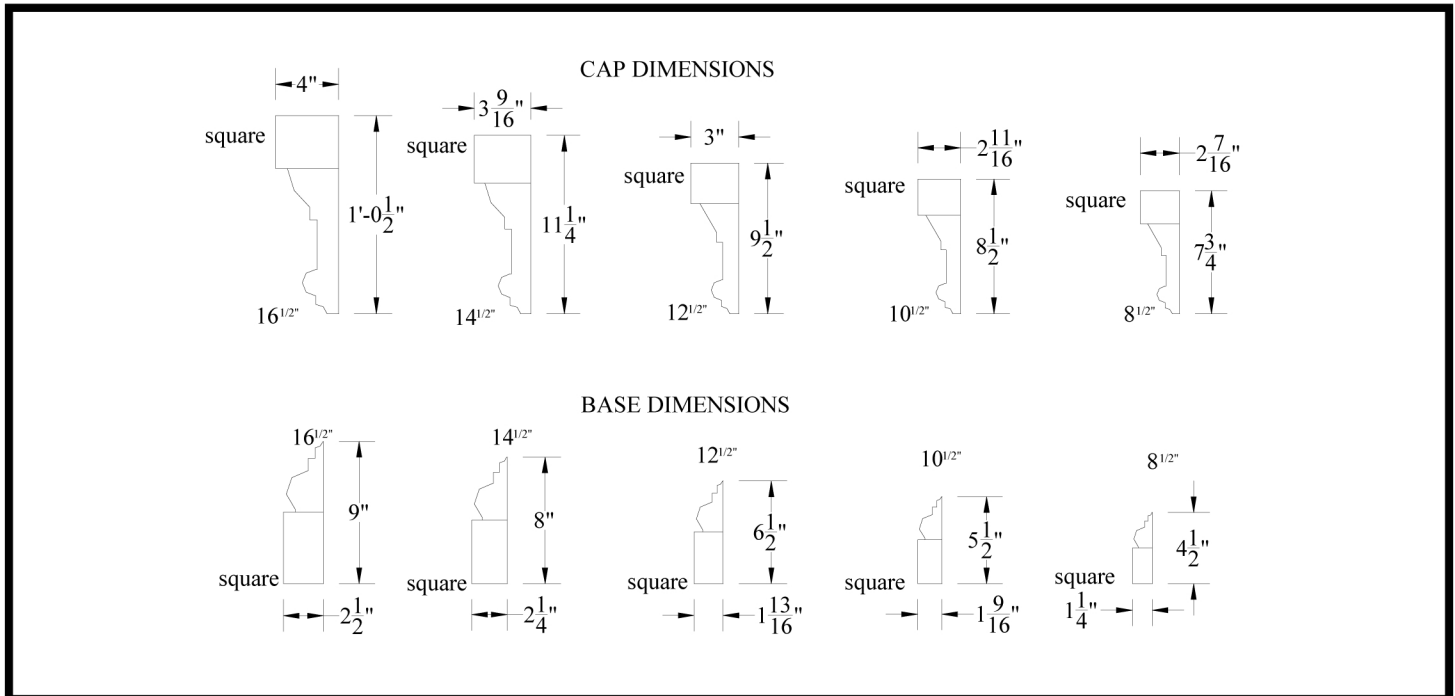

# CAPITALS – Details (Drawing CAP-3)

3700 MERCANTILE AVE.  
NAPLES, FL 34104

**KCI**  
ARCHITECTURAL ELEMENTS  
MANUFACTURING & INSTALLATION  
OF CAST STONE

OFFICE (239) 649-6600  
ACCOUNTS@KCIFL.COM