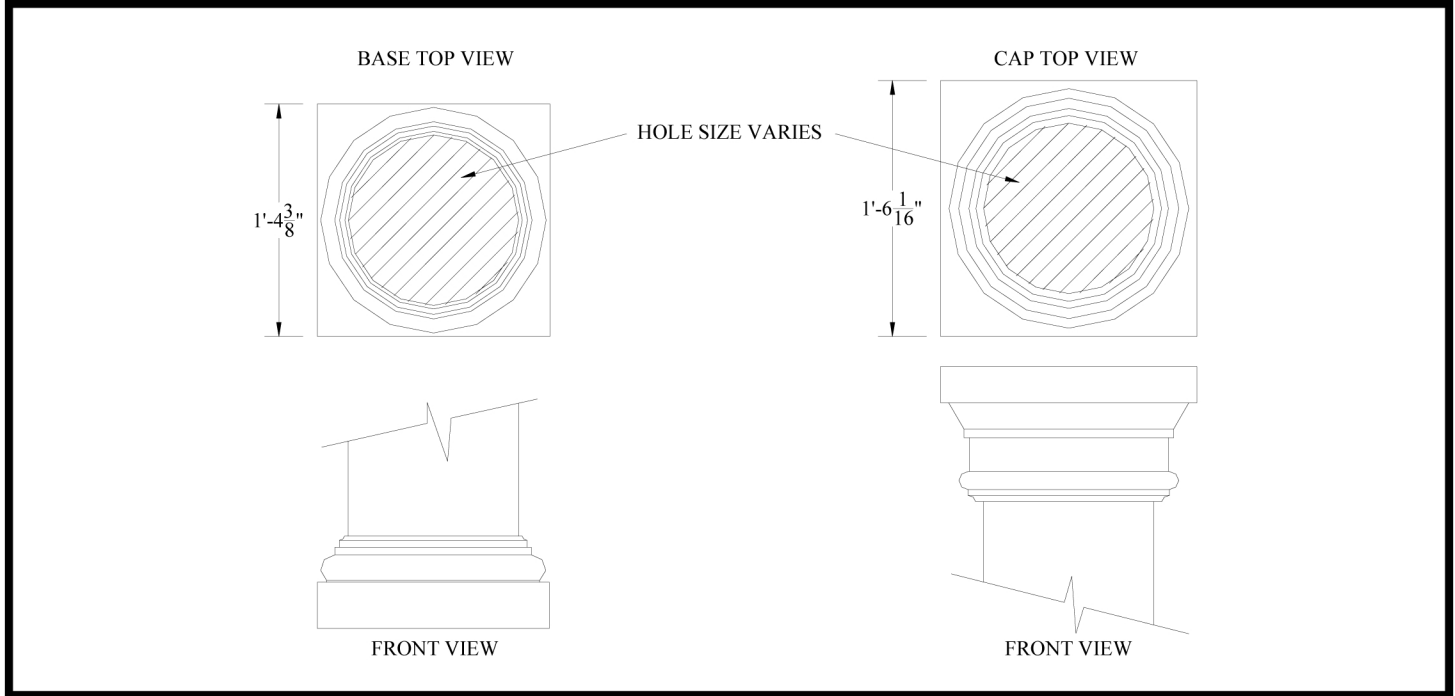

# CAPITALS – Details (Drawing CAP-3)

3700 MERCANTILE AVE.  
NAPLES, FL 34104

**KCI**  
ARCHITECTURAL ELEMENTS  
MANUFACTURING & INSTALLATION  
OF CAST STONE

OFFICE (239) 649-6600  
ACCOUNTS@KCIFL.COM