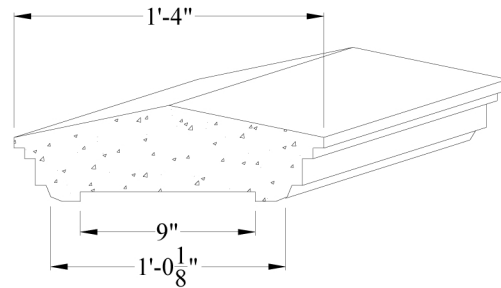

PIER/WALL CAPS - (Details PWC-6)

PC#10

WC#10

PC#11

WC#11

3700 MERCANTILE AVE.
NAPLES, FL 34104

KCI
ARCHITECTURAL ELEMENTS
MANUFACTURING & INSTALLATION
OF CAST STONE

OFFICE (239) 649-6600
ACCOUNTS@KCIFL.COM