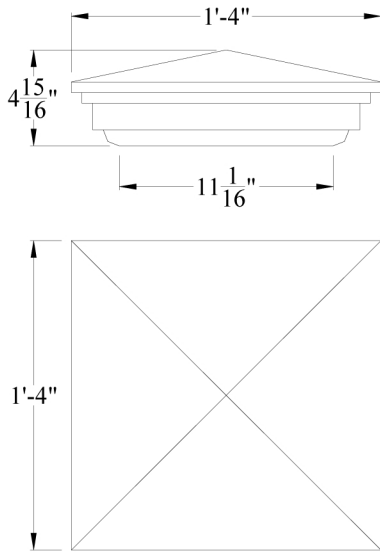

PIER/WALL CAPS - (Details PWC-6)

PC#10

WC#10

PC#11

WC#11

3700 MERCANTILE AVE.
NAPLES, FL 34104

KCI
ARCHITECTURAL ELEMENTS
MANUFACTURING & INSTALLATION
OF CAST STONE

OFFICE (239) 649-6600
ACCOUNTS@KCIFL.COM