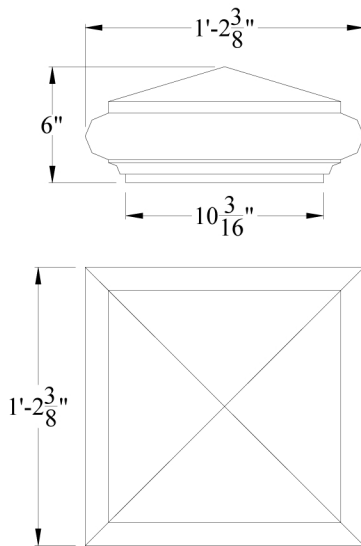

PIER/WALL CAPS - (Details PWC-6)

PC#10

WC#10

PC#11

WC#11

3700 MERCANTILE AVE.
NAPLES, FL 34104

KCI
ARCHITECTURAL ELEMENTS
MANUFACTURING & INSTALLATION
OF CAST STONE

OFFICE (239) 649-6600
ACCOUNTS@KCIFL.COM