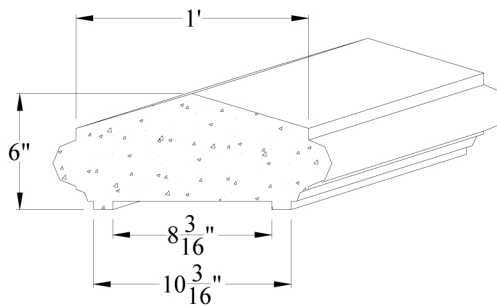

PIER/WALL CAPS - (Details PWC-6)

PC#10

WC#10

PC#11

WC#11

3700 MERCANTILE AVE.
NAPLES, FL 34104

KCI
ARCHITECTURAL ELEMENTS
MANUFACTURING & INSTALLATION
OF CAST STONE

OFFICE (239) 649-6600
ACCOUNTS@KCIFL.COM